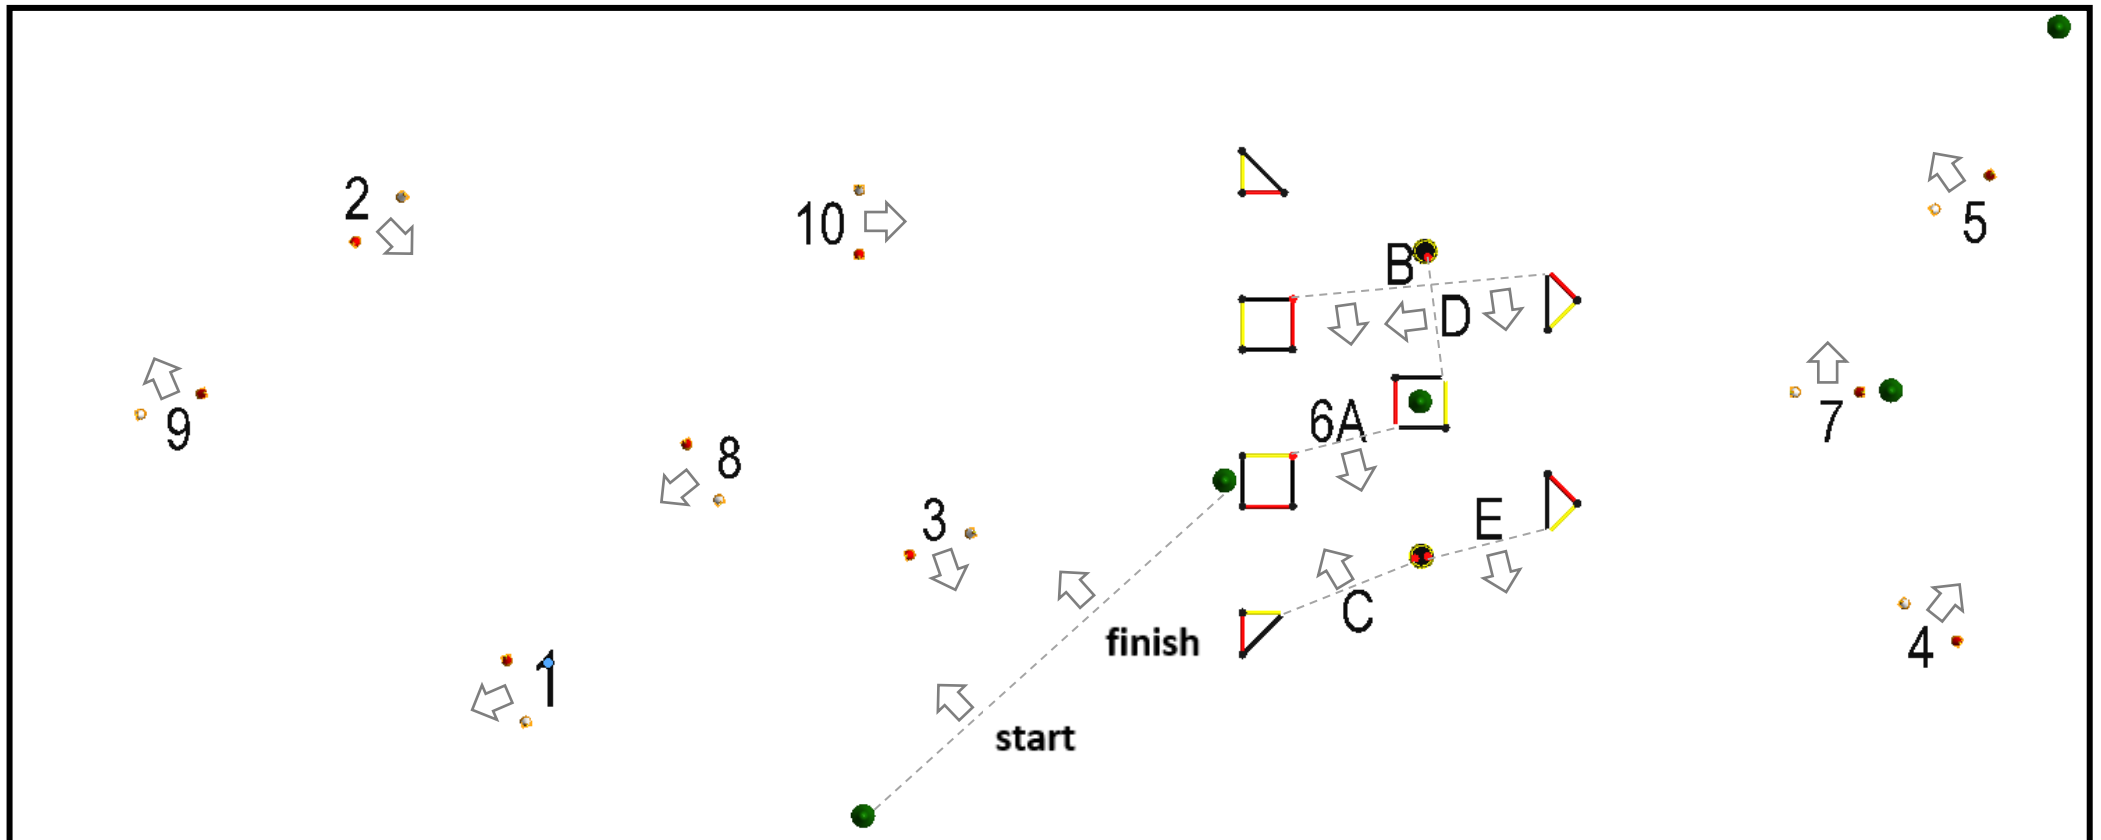

Flanders Indoor Mencup

Superfinale 2019

Flanders Indoor Mencup

Superfinale 2019

trekpaarden 1,~~2~~,3,4,~~5~~,6a,6b,6c,6d,~~6e~~,7,8,~~9~~,10