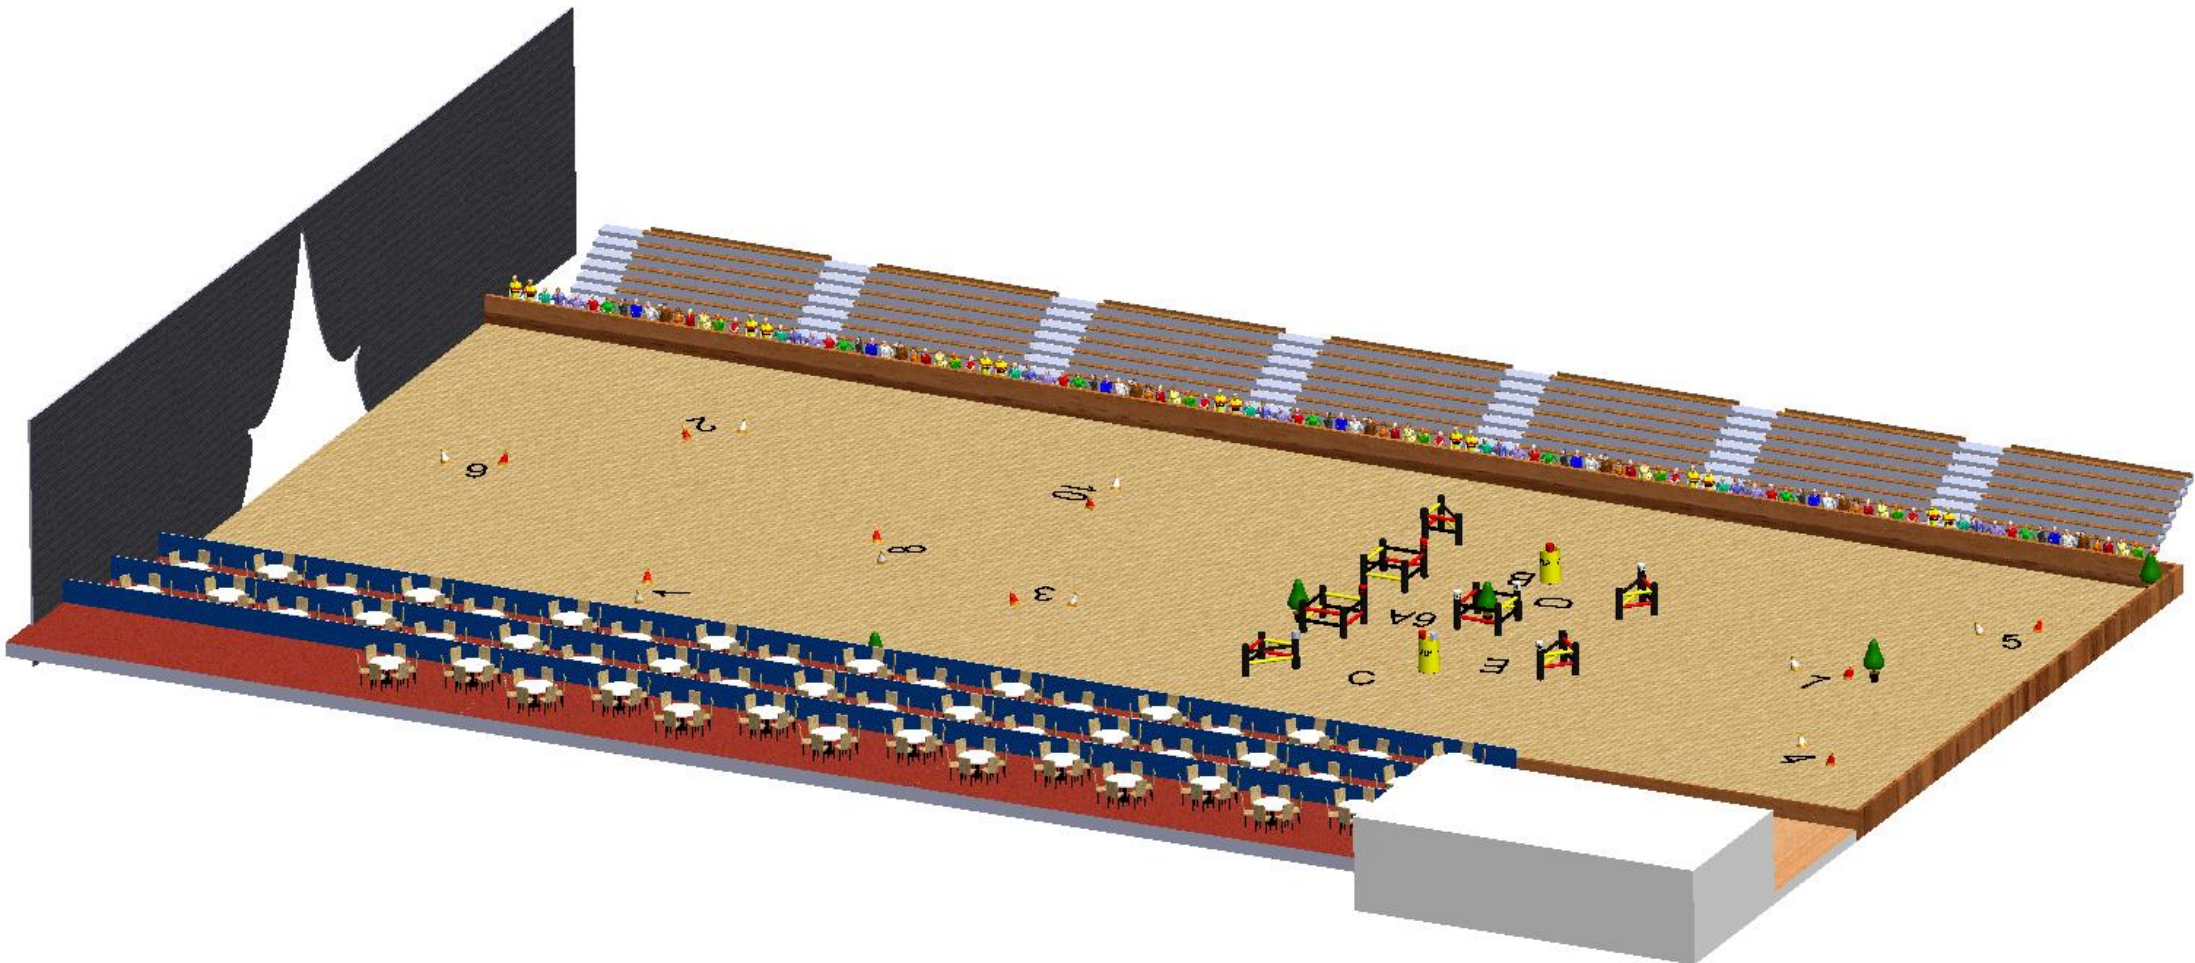

Flanders Indoor Mencup

Superfinale 2019

Flanders Indoor Mencup

Superfinale 2019

trekpaarden 1,~~2~~,3,4,~~5~~,6a,6b,6c,6d,~~6e~~,7,8,~~9~~,10